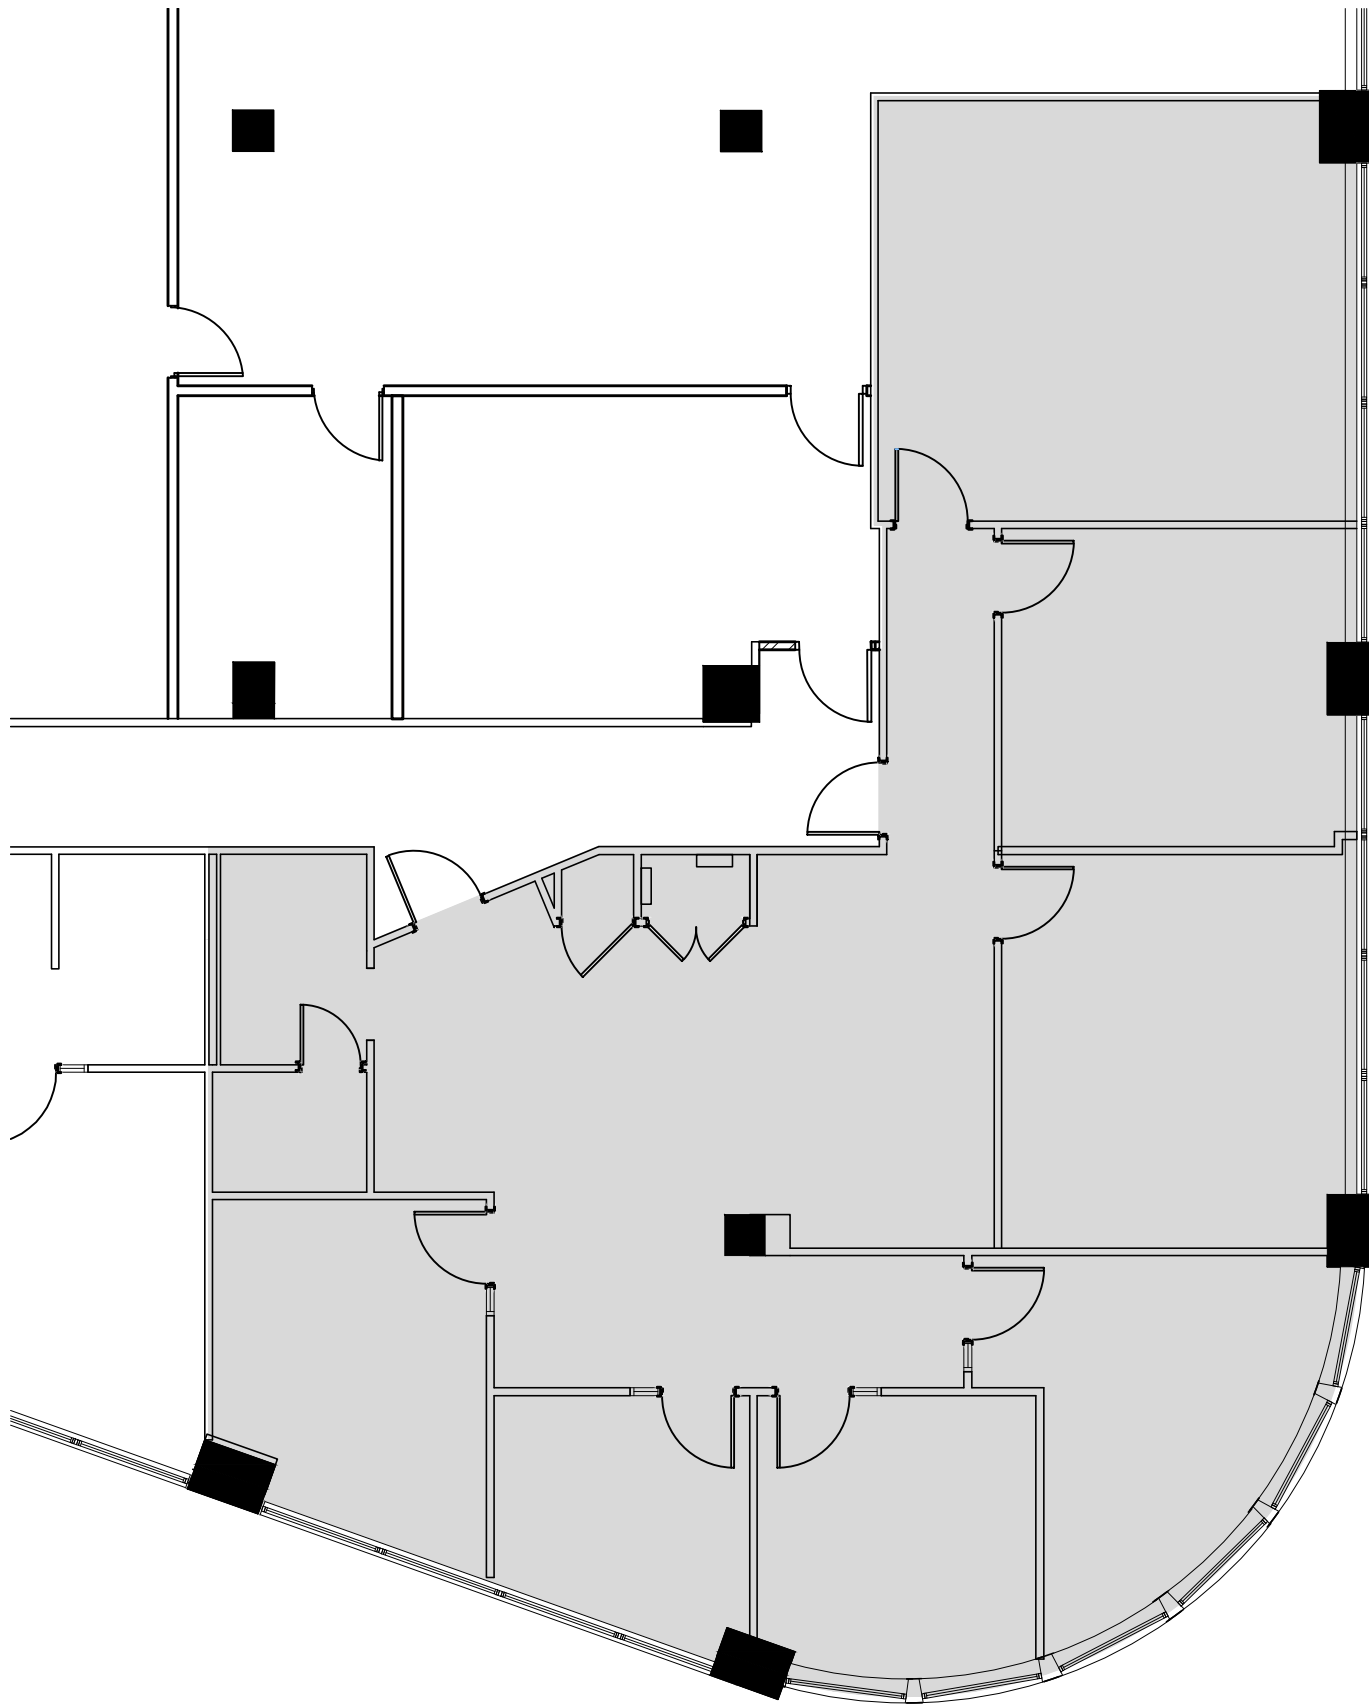

SECOND FLOOR KEY PLAN

2FL

DATE:
09/16/22

SCALE:
1/8" = 1'-0"

SECOND FLOOR OFFICE SPACE
140 HUGUENOT STREET
NEW ROCHELLE, NEW YORK 10801

GHP OFFICE REALTY
FOUR WEST RED OAK LANE
WHITE PLAINS, NY 10604
Tel 914.694.6070
Fax 914.694.6072